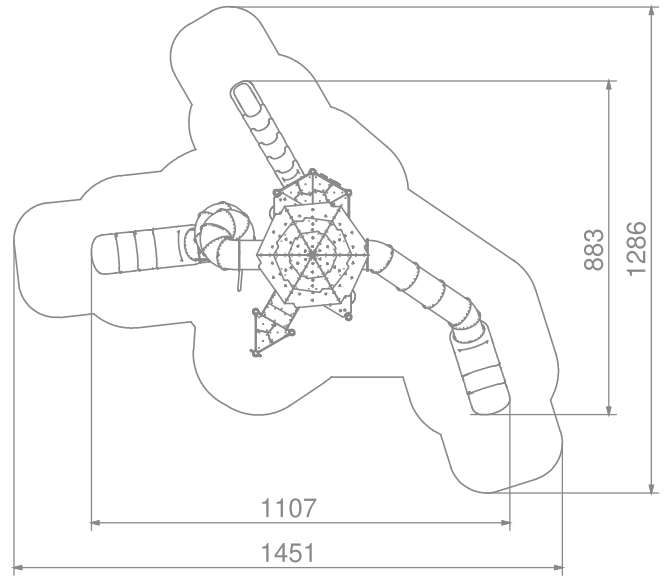

INFORMATION ABOUT THE PRODUCT

Dimensions	1107 x 883 cm
Safety zone	1451 x 1286 cm
Safety zone area	83,9 m ²
Overall height	862 cm
Free fall height	189 cm
Amount of users	42
Product complies with EN 1176-1:2017-12	YES
Availability of spare parts	YES
Age range	3-12
According to EN 1176-1:2017-12 norm, the product requires applying a safety surface according to the product's free fall height.	

SCALE 1:200

MATERIALS:

<p>STEEL CONSTRUCTION: Ø114 PIPES, POWDER GALVANIZED AND COVERED IN POWDER COATING PAINT</p>	<p>PANELS: HDPE 15 MM</p>	<p>PLATFORM: STEEL SHEET GALVANIZED AND COVERED WITH POWDER COATING PAINT + HPL 6 MM</p>	<p>SLIDES ARE MADE USING ROTOUMLDING TECHNIQUE USING LDPE MATERIAL</p>	<p>CLIMBING WALLS AND SIDES OF STAIRS: HPL 13 MM</p>	<p>SAFE WINDOWS: TRANSPARENT POLYCARBONATE</p>
	