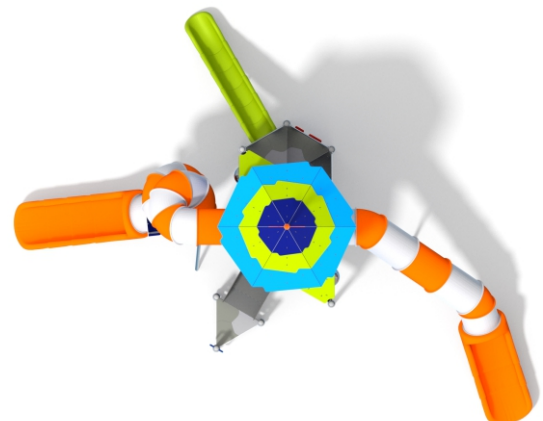

Buglo

1401

MEGA

SLIDING

SOCIALIZING

CLIMBING

JUMPING

BALANCING

INFORMATION ABOUT THE PRODUCT

Dimensions	1107 x 883 cm
Safety zone	1451 x 1286 cm
Safety zone area	83,9 m ²
Overall height	862 cm
Free fall height	189 cm
Amount of users	42
Product complies with EN 1176-1:2017-12	YES
Availability of spare parts	YES
Age range	3-12
According to EN 1176-1:2017-12 norm, the product requires applying a safety surface according to the product's free fall height.	

SCALE 1:200

MATERIALS:

<p>STEEL CONSTRUCTION: Ø114 PIPES, POWDER GALVANIZED AND COVERED IN POWDER COATING PAINT</p>	<p>PANELS: HDPE 15 MM</p>	<p>PLATFORM: STEEL SHEET GALVANIZED AND COVERED WITH POWDER COATING PAINT + HPL 6 MM</p>	<p>SLIDES ARE MADE USING ROTOUMLDING TECHNIQUE USING LDPE MATERIAL</p>	<p>CLIMBING WALLS AND SIDES OF STAIRS: HPL 13 MM</p>	<p>SAFE WINDOWS: TRANSPARENT POLYCARBONATE</p>
	