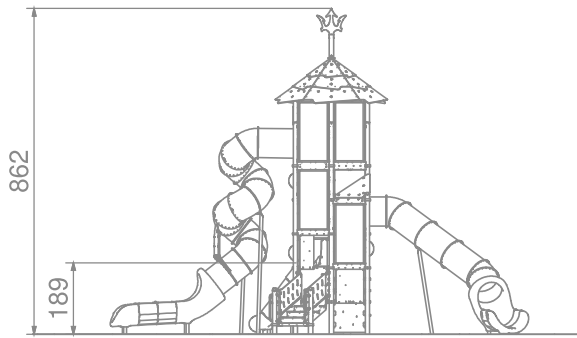

Buglo

1401

MEGA

SLIDING

SOCIALIZING

CLIMBING

JUMPING

BALANCING

INFORMATION ABOUT THE PRODUCT

Dimensions	1107 x 883 cm
Safety zone	1451 x 1286 cm
Safety zone area	83,9 m ²
Overall height	862 cm
Free fall height	189 cm
Amount of users	42
Product complies with EN 1176-1:2017-12	YES
Availability of spare parts	YES
Age range	3-12
According to EN 1176-1:2017-12 norm, the product requires applying a safety surface according to the product's free fall height.	

SCALE 1:200

MATERIALS:

<p>STEEL CONSTRUCTION: Ø114 PIPES, POWDER GALVANIZED AND COVERED IN POWDER COATING PAINT</p>	<p>PANELS: HDPE 15 MM</p>	<p>PLATFORM: STEEL SHEET GALVANIZED AND COVERED WITH POWDER COATING PAINT + HPL 6 MM</p>	<p>SLIDES ARE MADE USING ROTOUMLDING TECHNIQUE USING LDPE MATERIAL</p>	<p>CLIMBING WALLS AND SIDES OF STAIRS: HPL 13 MM</p>	<p>SAFE WINDOWS: TRANSPARENT POLYCARBONATE</p>
	